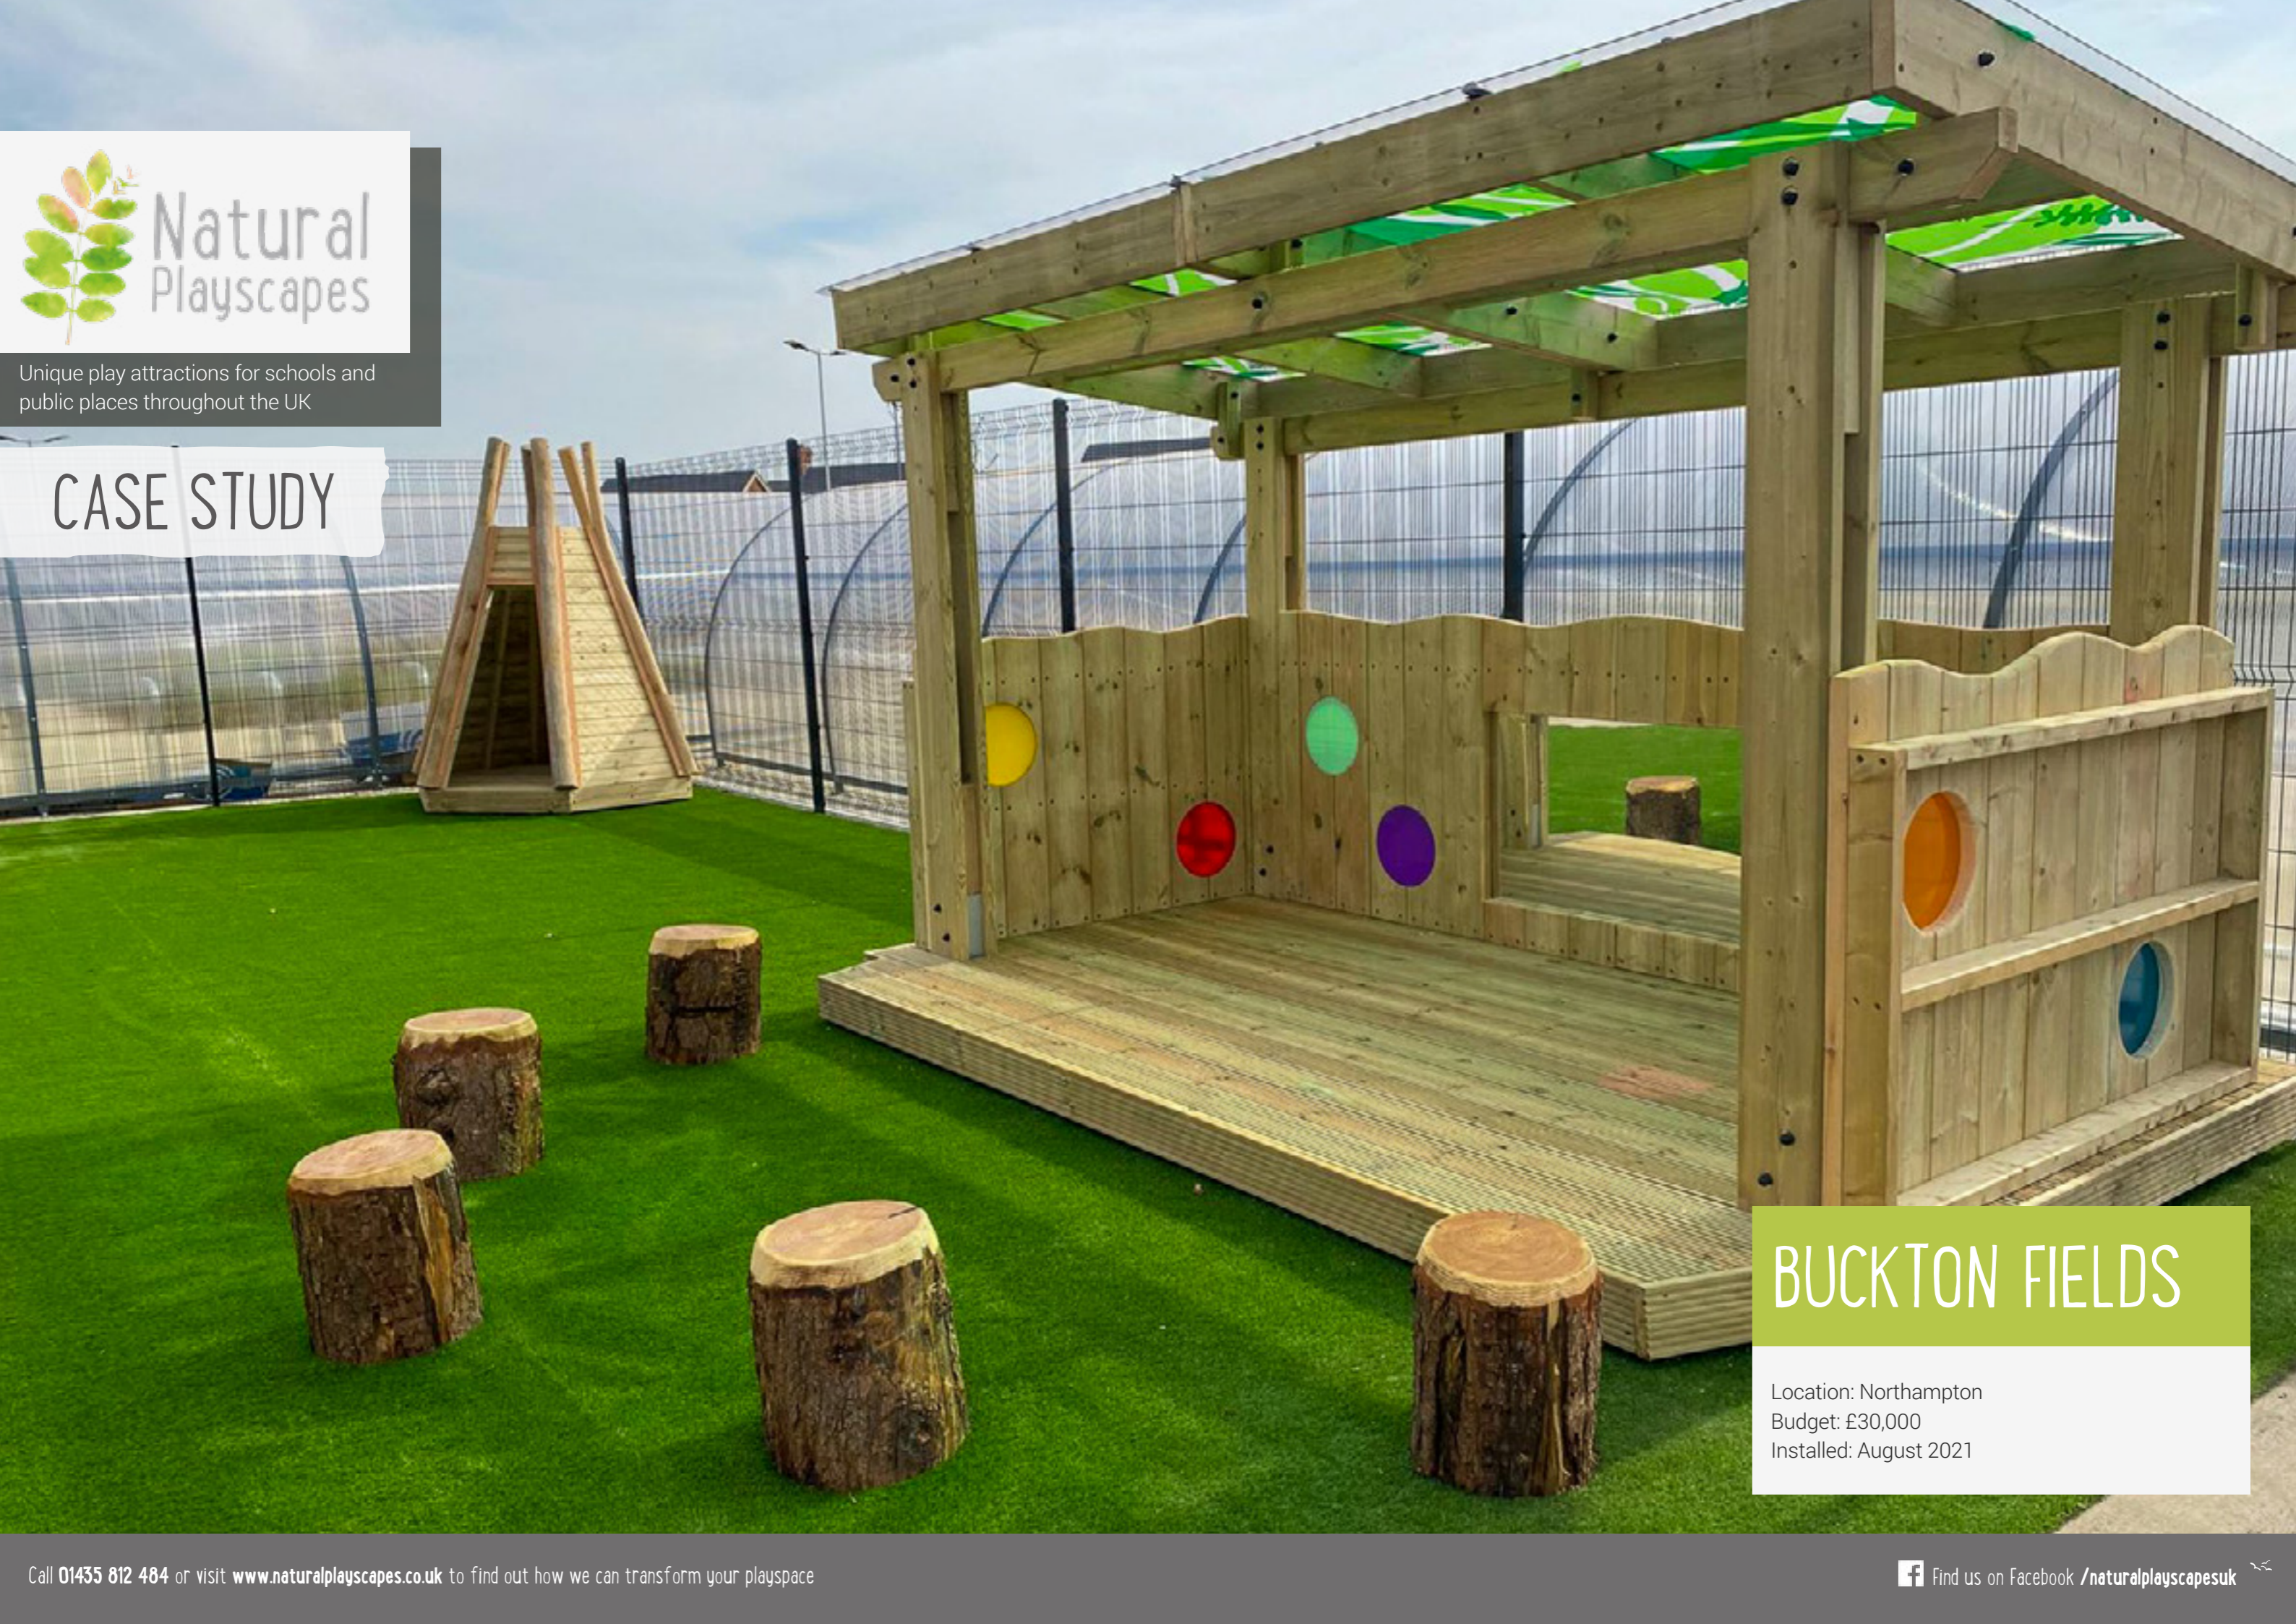

Unique play attractions for schools and public places throughout the UK

CASE STUDY

BUCKTON FIELDS

Location: Northampton
Budget: £30,000
Installed: August 2021

We worked with Buckton Fields Primary Academy to create an inspiring reception play space for their brand new school.

The design includes a water play and mud kitchen area perfect for explorative, messy play, a stunning colourful performance stage and two wonderful dens that provide a great social space, stimulate imagination or can just provide a little quiet place to enjoy a book.

The new playground has transformed the space and was installed just in time before the school opening in September!

Get in touch today to start the journey to your very own dream playground!