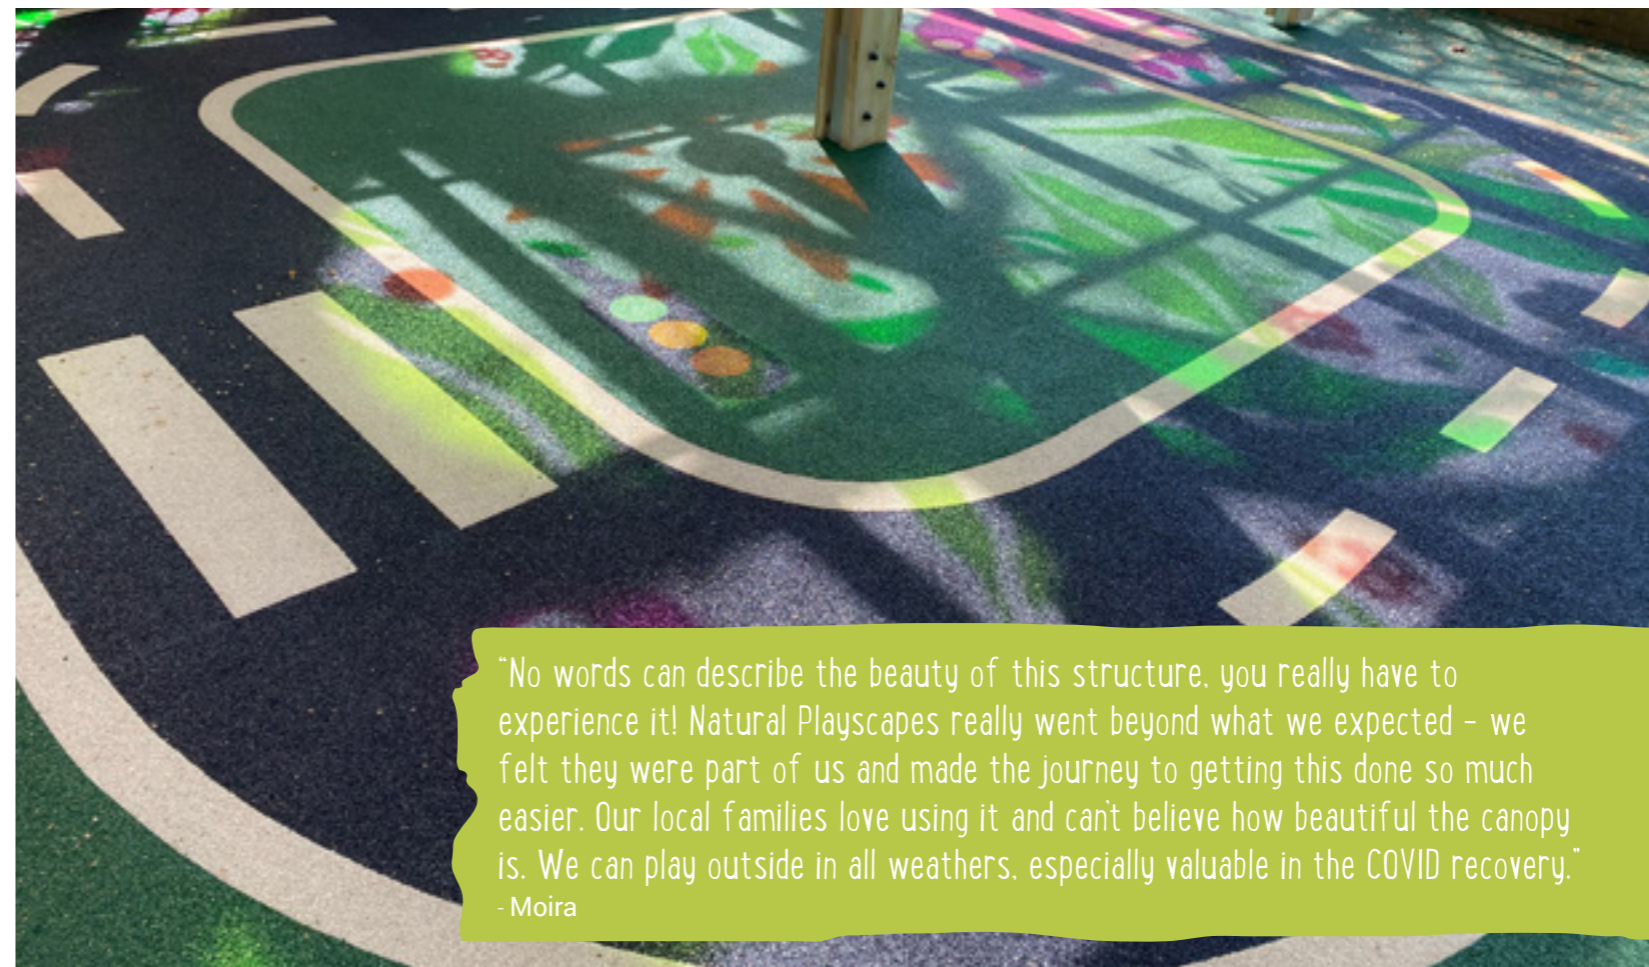

Unique play attractions for schools and public places throughout the UK

CASE STUDY

DEPTFORD PARK PLAY CLUB

Location: London
Budget: £45,000
Installed: March 2021

We worked closely with Deptford Park Play Club to install a large colourful canopy in their playground. The apex canopy casts beautiful shadows on the playground markings below, encouraging the children to think imaginatively and creatively.

Integrated bench seating also runs around the edge for children to sit and admire the colourful patterns above.

Under the canopy we the bike track markings add an exciting feature and mean that the covered area gets a lot of use with multiple features.

"No words can describe the beauty of this structure. you really have to experience it! Natural Playscapes really went beyond what we expected - we felt they were part of us and made the journey to getting this done so much easier. Our local families love using it and can't believe how beautiful the canopy is. We can play outside in all weathers, especially valuable in the COVID recovery."
- Moira