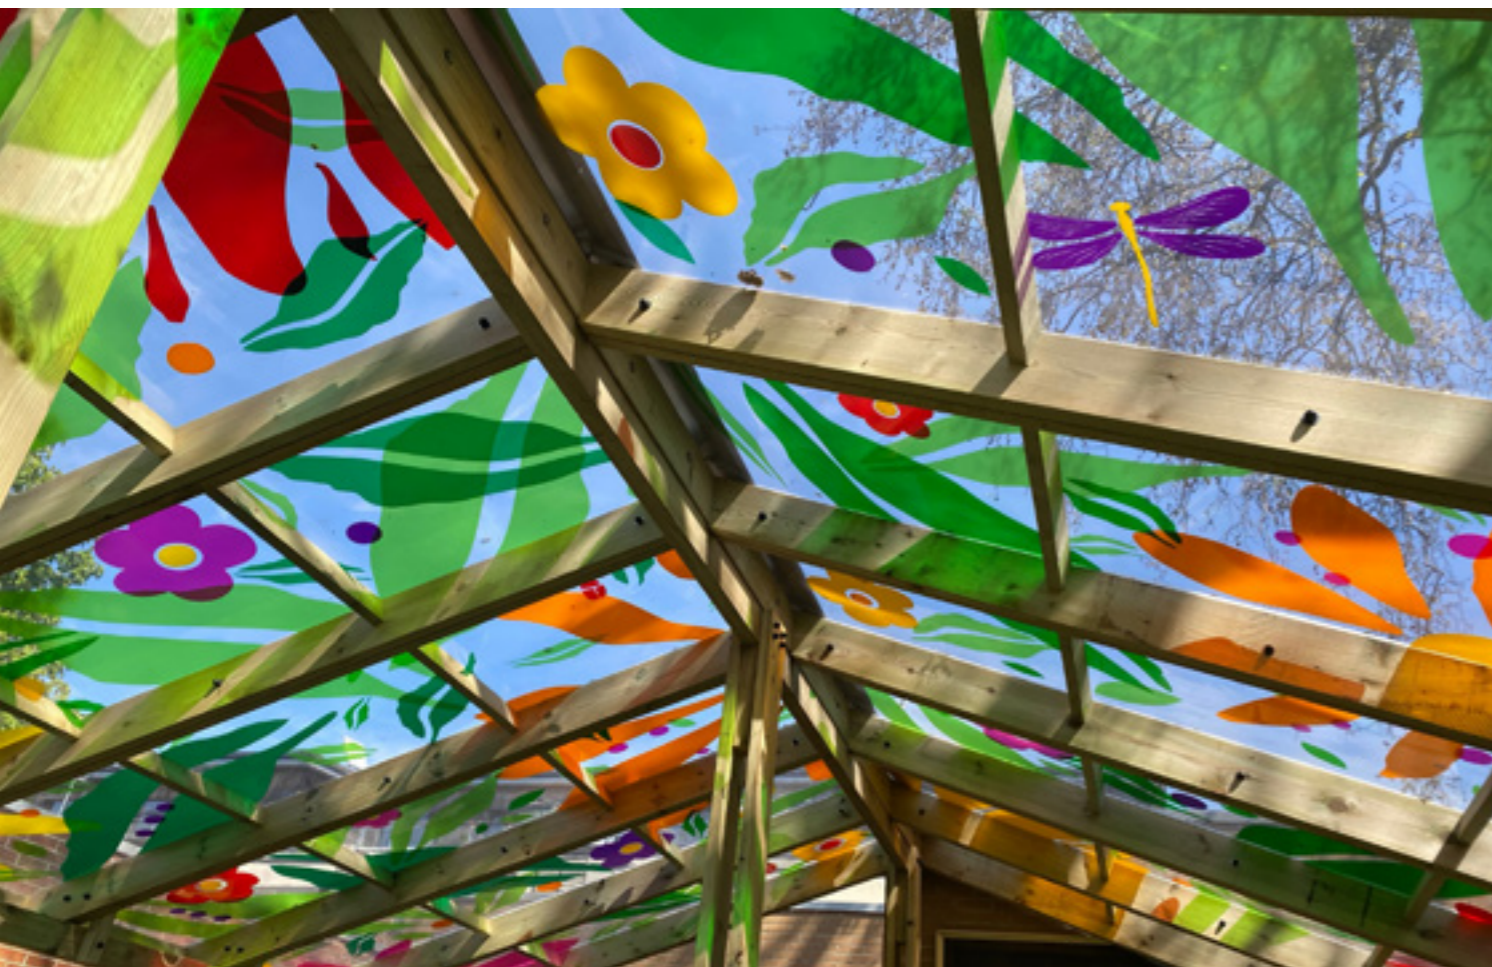

Unique play attractions for schools and public places throughout the UK

CASE STUDY

DEPTFORD PARK PLAY CLUB

Location: London
Budget: £45,000
Installed: March 2021

We worked closely with Deptford Park Play Club to install a large colourful canopy in their playground. The apex canopy casts beautiful shadows on the playground markings below, encouraging the children to think imaginatively and creatively.

Integrated bench seating also runs around the edge for children to sit and admire the colourful patterns above.

Under the canopy we the bike track markings add an exciting feature and mean that the covered area gets a lot of use with multiple features.

"No words can describe the beauty of this structure. you really have to experience it! Natural Playscapes really went beyond what we expected - we felt they were part of us and made the journey to getting this done so much easier. Our local families love using it and can't believe how beautiful the canopy is. We can play outside in all weathers, especially valuable in the COVID recovery."
- Moira