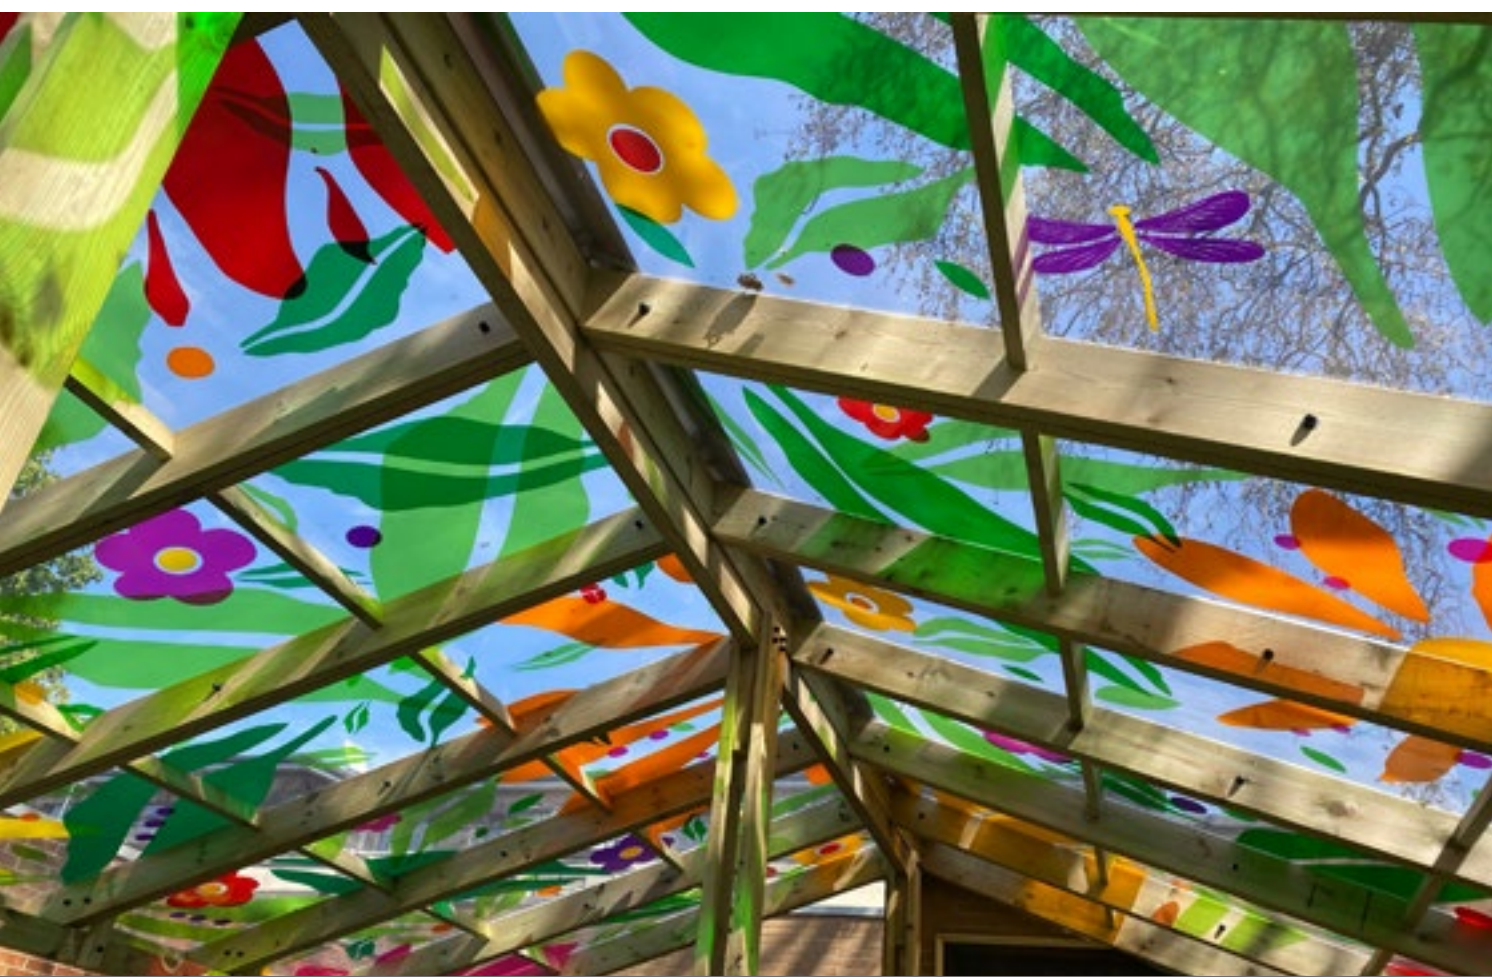

Unique play attractions for schools and public places throughout the UK

DEPTFORD PARK PLAY CLUB

Location: London
Budget: £45,000
Installed: March 2021

We worked closely with Deptford Park Play Club to install a large colourful canopy in their playground. The apex canopy casts beautiful shadows on the playground markings below, encouraging the children to think imaginatively and creatively.

Integrated bench seating also runs around the edge for children to sit and admire the colourful patterns above.

Under the canopy we the bike track markings add an exciting feature and mean that the covered area gets a lot of use with multiple features.