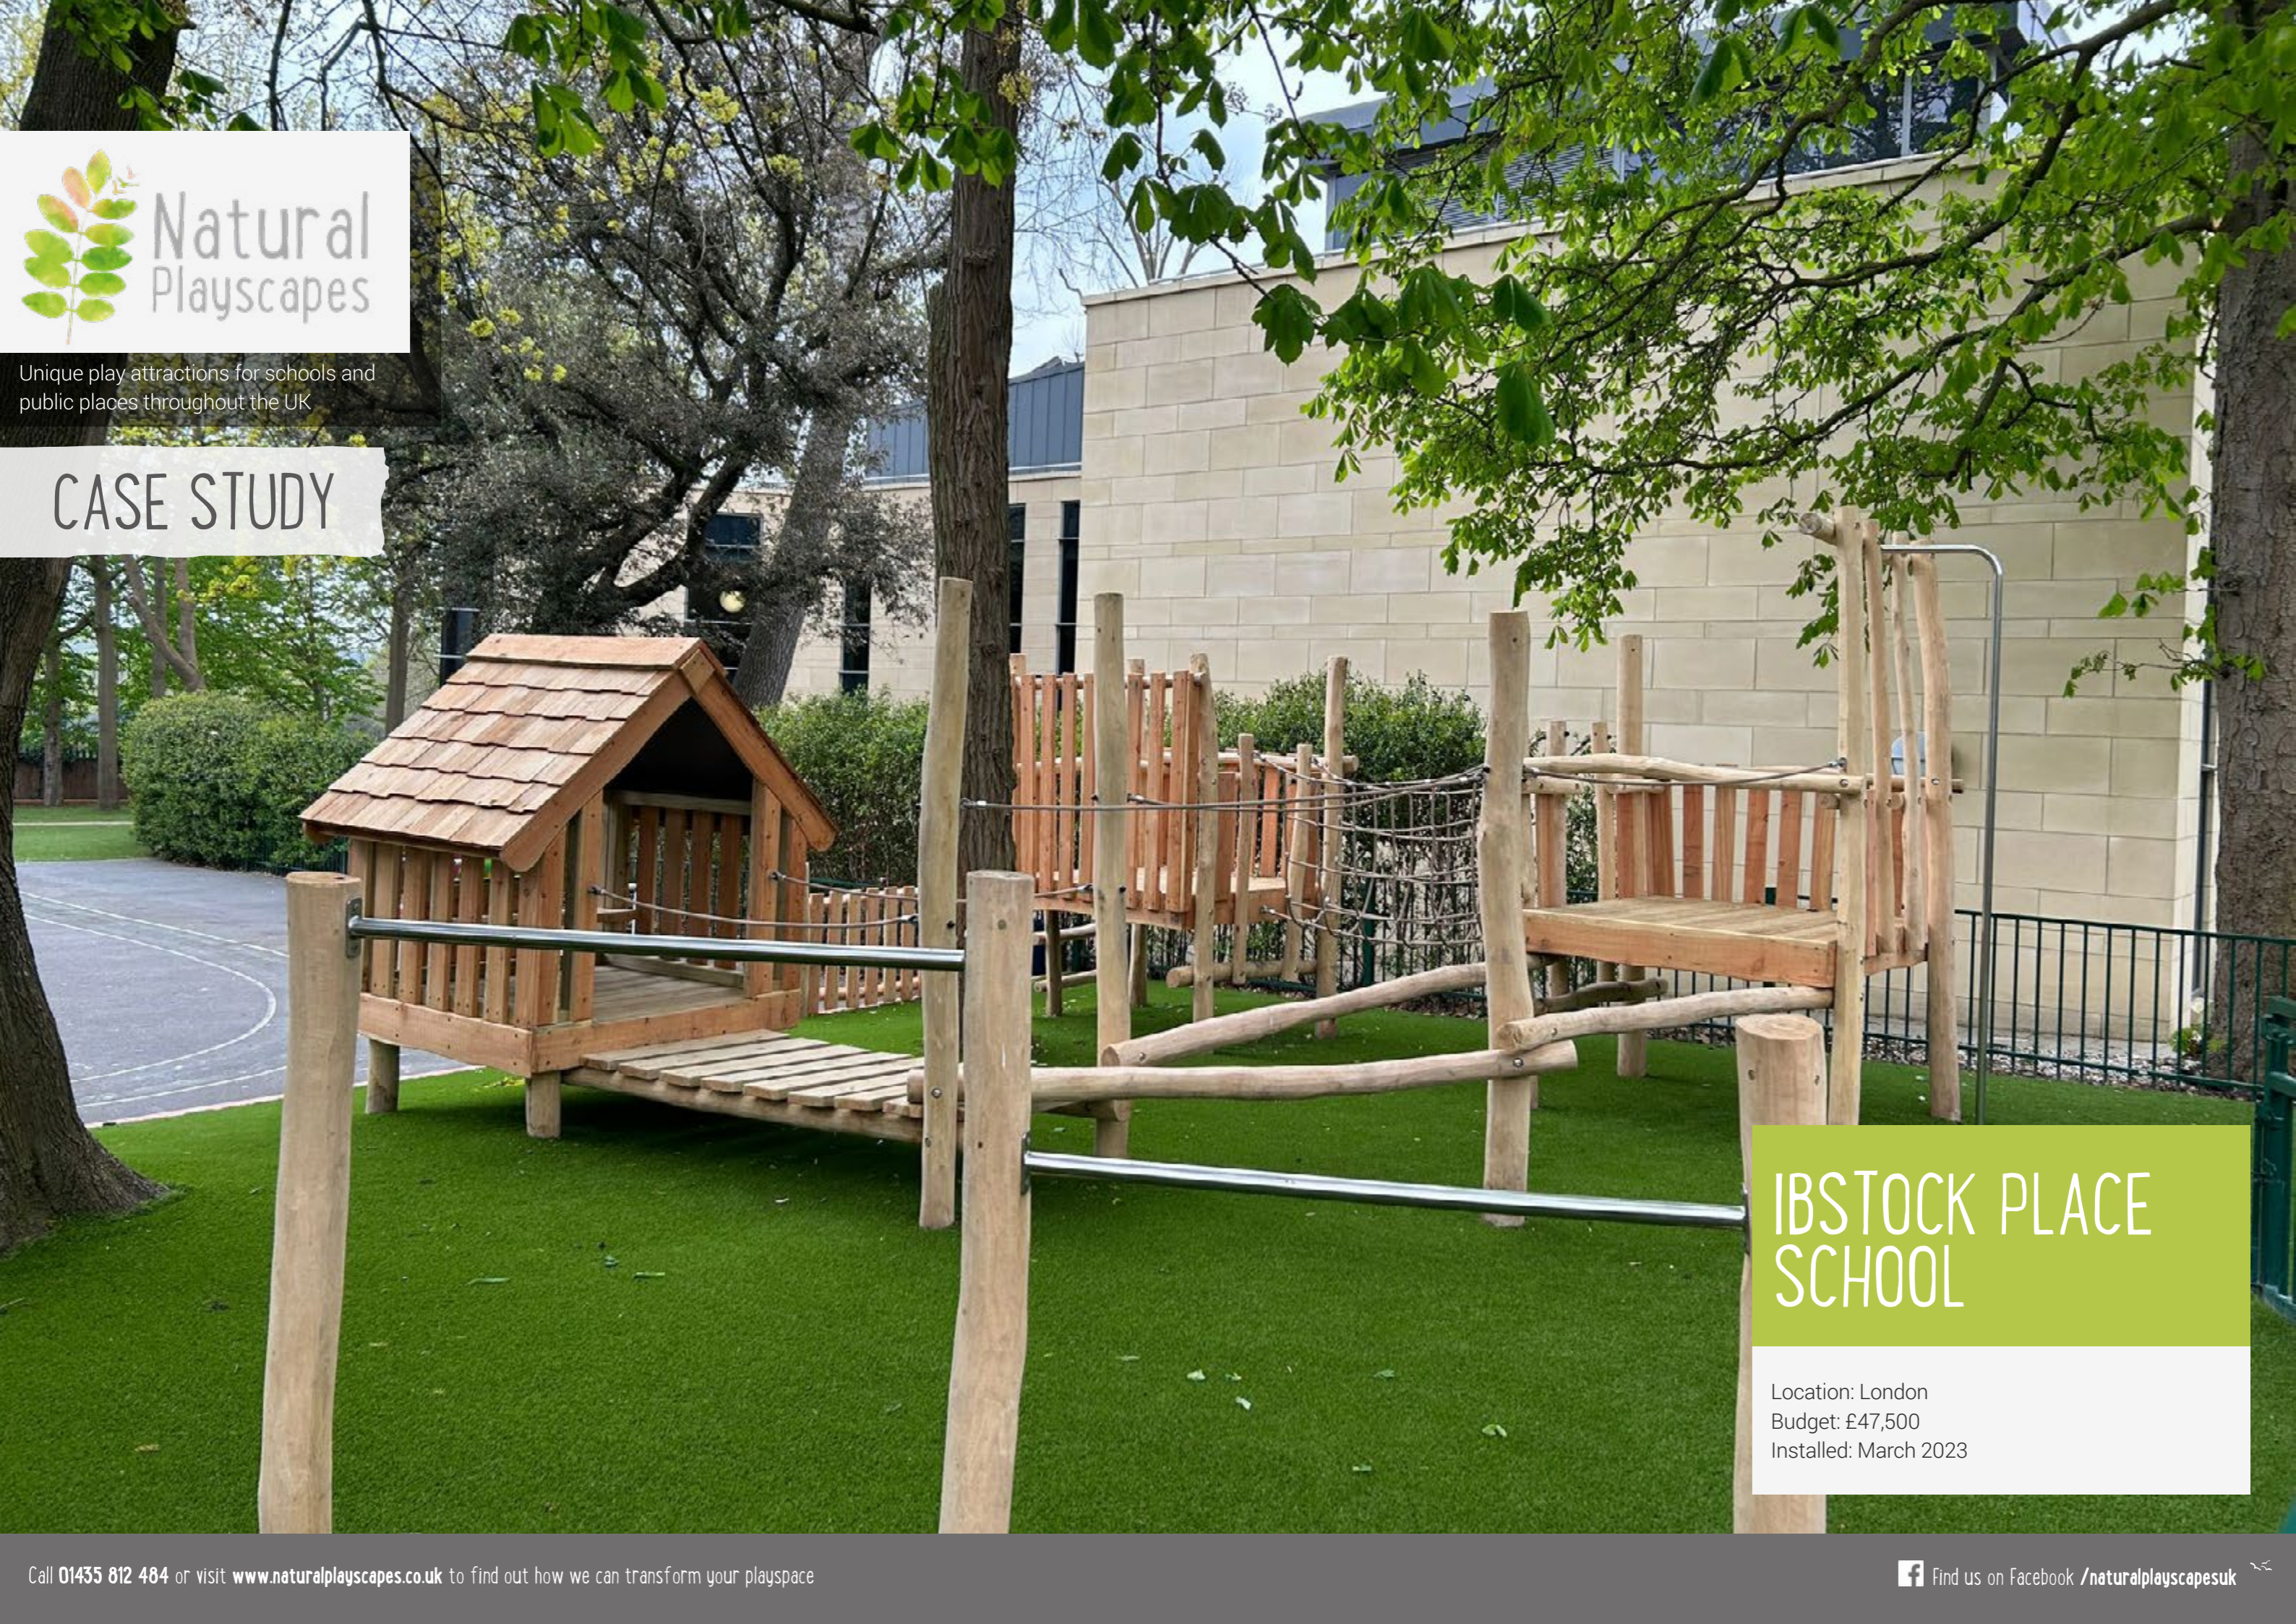

Unique play attractions for schools and public places throughout the UK

# CASE STUDY

## IBSTOCK PLACE SCHOOL

Location: London  
Budget: £47,500  
Installed: March 2023

Set on the edge of beautiful Richmond Park, Ibstock School have wonderful grounds, we were delighted when they chose to work with us to develop their pre prep playground. Working closely with Alice their head of pre prep and Emma the head of art and design, we designed a beautiful new climbing structure set within the trees to give a tree house effect, it included a cosy den and other elements such as bridges, balance beams and somersault bars – providing a variety of physical challenges. A reading nook featuring colourful screens was set outside the library, giving the children a special place to enjoy their books in the open air.

The Kindergarden is a smaller space which we enhanced with a variety of bespoke colourful panels to help define the growing zone, construction area and sand play area for which we also provided a mini sandpit. One of our favourite things about this space is the stunning little stage with bespoke comedy and tragedy panel, mirror and rustic robinia frame to allow the school to set dress!